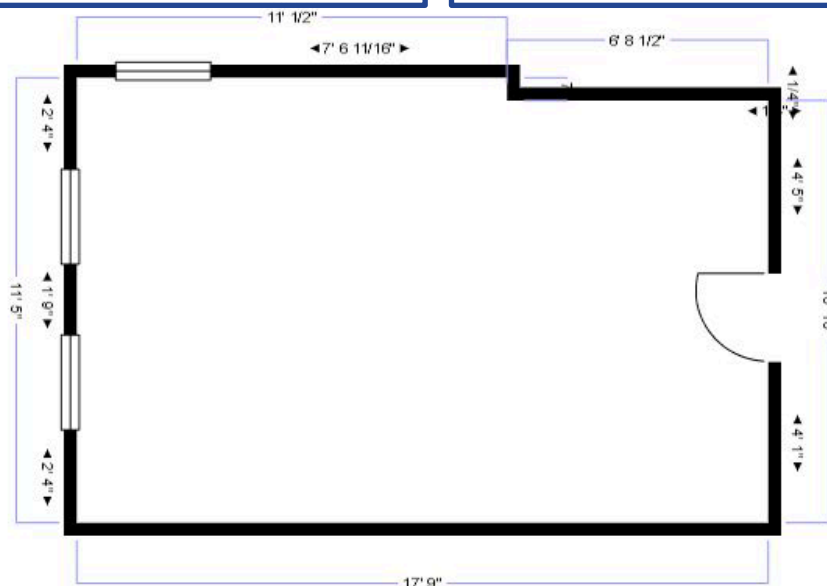

All information furnished herein is from sources deemed reliable. No warranty or representation is made to the accuracy thereof and it is submitted subject to errors, omissions and/or changes, without notice.