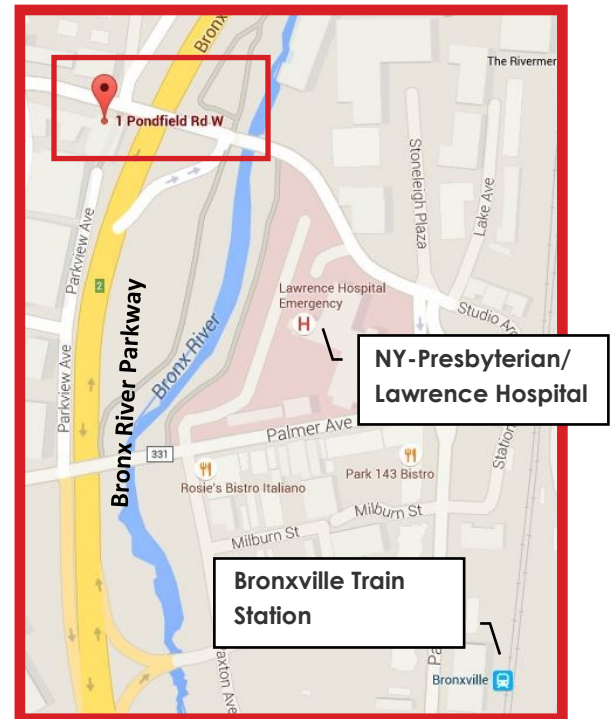

# OFFICE SPACE AVAILABLE

**One Pondfield Road West  
Bronxville, NY 10708**

## FEATURES

**Perfect Medical/Professional Office Space  
that can be built out to suit your needs**

- Up to 8,000 RSF
- Multiple suites of various sizes or entire floor available
- Prime medical space, one block from Lawrence Hospital
- Great professional office space with close proximity to train
- Private entrances with signage available
- 24/7 Building Access
- Private bathrooms
- Electric separately metered
- Tenant-controlled HVAC

## LOCATION

**Easy Access to:**

- NY-Presbyterian/Lawrence Hospital
- Bronx River Parkway
- Sprain Brook Parkway
- Bronxville Train Station

**For More Information Contact**

**Liptak Commercial Realty and EMG Management**